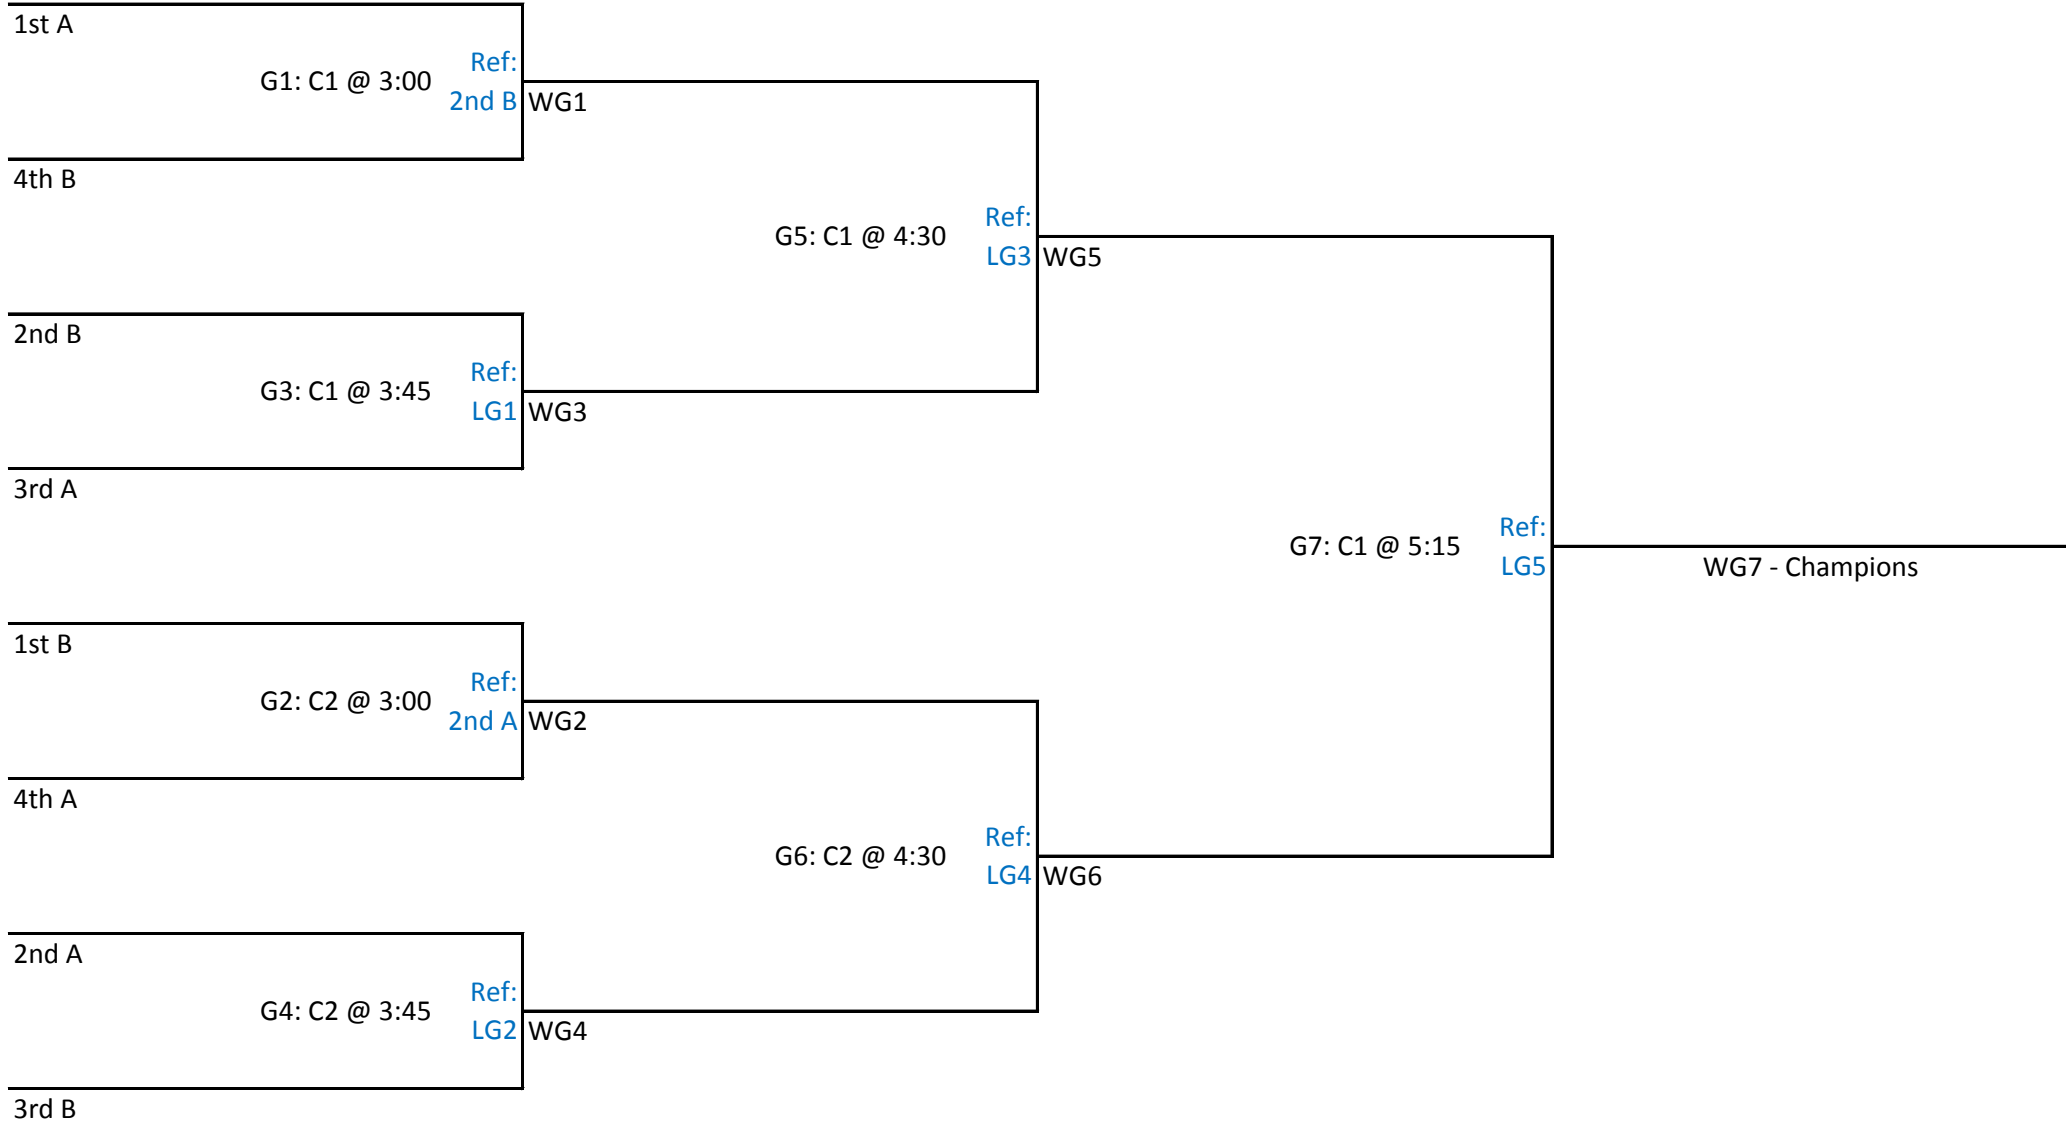

Playoff Bracket

Prize Money

1st Place -

2nd Place -